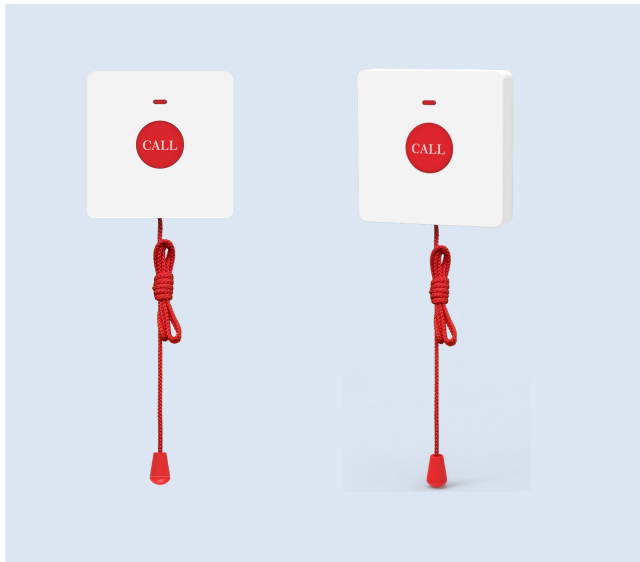

## KT30 Wireless Button

Fanvil KT30 is a wireless emergency button designed for wall installation, primarily intended for use in places such as bathrooms. It utilizes advanced 433MHz wireless frequency technology to ensure reliable signal transmission, providing users with immediate assistance in emergency situations.

### Highlights

- ☑ IP65 waterproof and dustproof.
- ☑ Transmitting response distance: Indoor space of 12 to 30 meters, outdoor space of 70 to 80 meters.
- ☑ Button with extended drawstring design for emergency assistance in case of fall.
- ☑ Low Power Consumption: The battery supports users pressing buttons about 100,000 times.

Model	KT30
Applicable Models	Y501/Y501-Y Series、X305、i506W、i507W
Product Dimensions	86mm*86mm*19mm
Material	ABS
Number of keys	1
Modulation Mode	FSK
Power Supply	Battery-powered(23A 12V)
Radio Frequency	433MHz
Operating Life	≥ 100,000 Times
Protection Grade	IP65
Pull-cord Length	2 meters
Working Temperature	-20~ +55° C
Operate Range	Spacious outdoors: 70-80m outdoors Spacious indoors: 12-30m